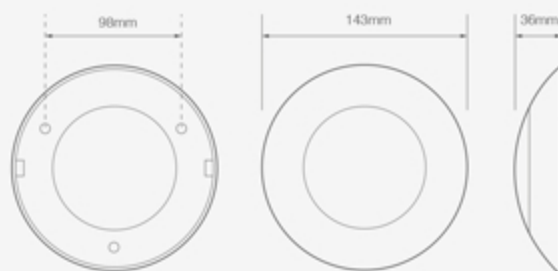

143 SERIES LARGE ROUND INTERIOR LAMPS

Voltage Range: 12V or 24V

Warranty: 3 years

- Cool white light output
- LED Qty: 120
- Available in a choice of bezel colours
- Available with or without on/door/off switch
- Lumens: 480lm raw, 380lm effective
- Low current draw

Overall Size: Ø143 x 36mm Cable Length: 400mm
Current Draw (13.8V / 28V): 0.44A / 0.28A

WHITE BEZEL WITH ON/DOOR/OFF SWITCH

143ILW12 12V

143ILW24 24V

CHROME BEZEL WITH ON/DOOR/OFF SWITCH

143ILC12 12V

143ILC24 24V